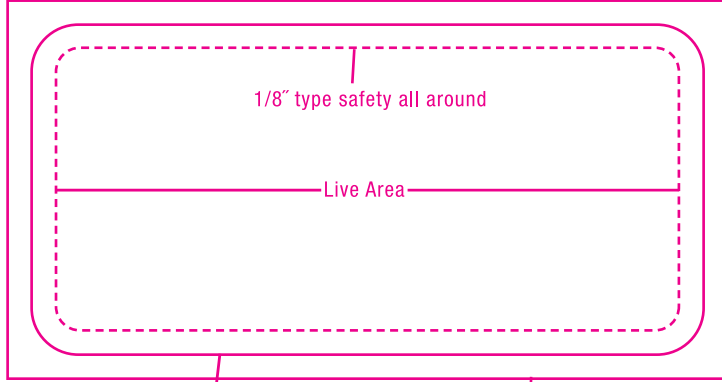

550-HK (HOTEL KEY CARD SMALL TEMPLATE)

Trim is 3.5" x 1.719"

Bleed Area 3.75" x 1.969"

fold on dotted line to view front to back orientation