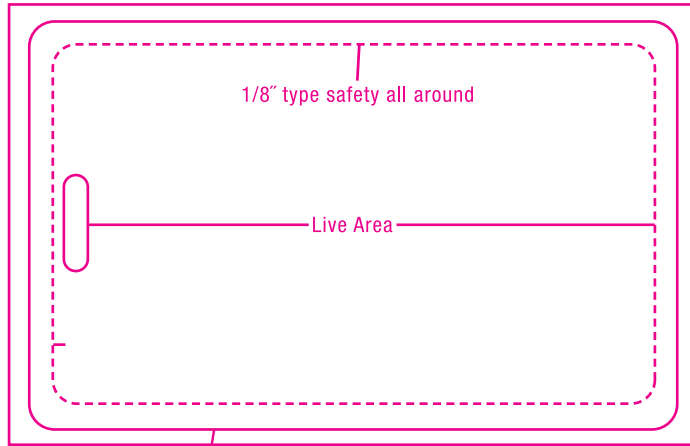

580-BT-S (SMALL BAG TAG)

Trim is 3.375" x 2.125"

Bleed Area 3.563" x 2.293"

fold on dotted line to view front to back orientation