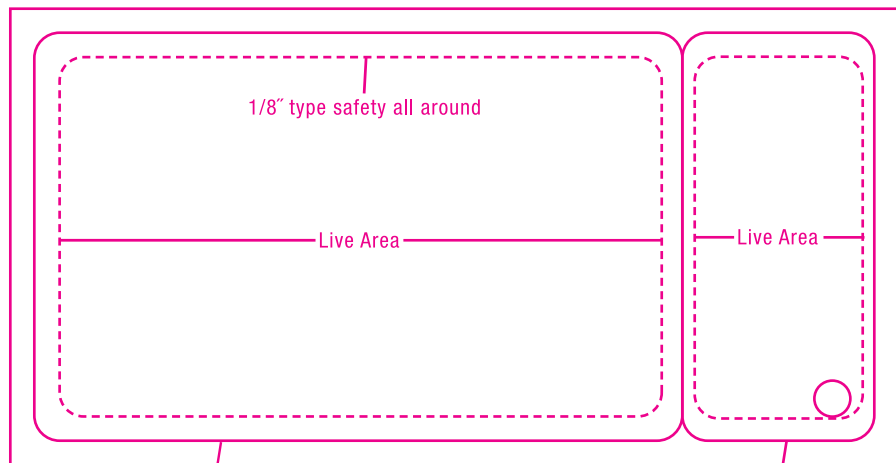

580-SV (CARD/KEYTAG)

Trim is 3.375" x 2.125"

Bleed Area 4.625" x 2.375"

Trim is 1.125" x 2.125"

fold on dotted line to view front to back orientation