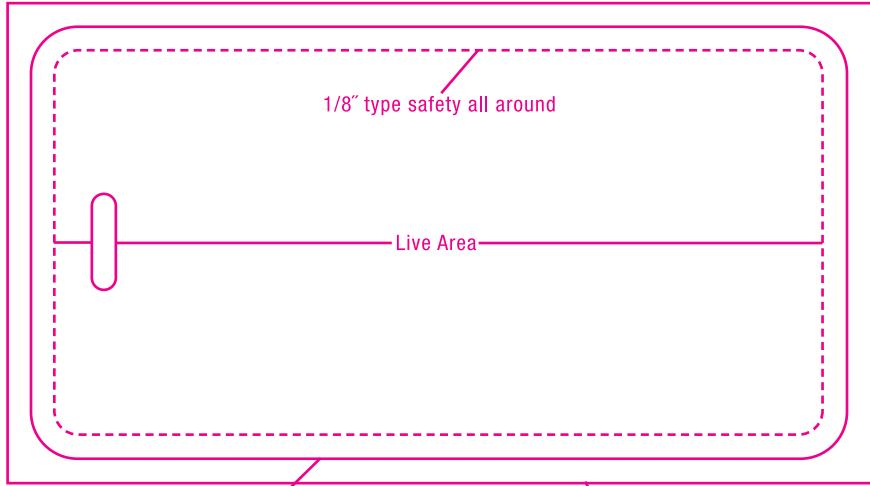

590-S Or 590-N-S (Luggage Tag- S Uses One Color On White Stock -N-S Uses One Color With Neon Stock)

fold on dotted line to view front to back orientation