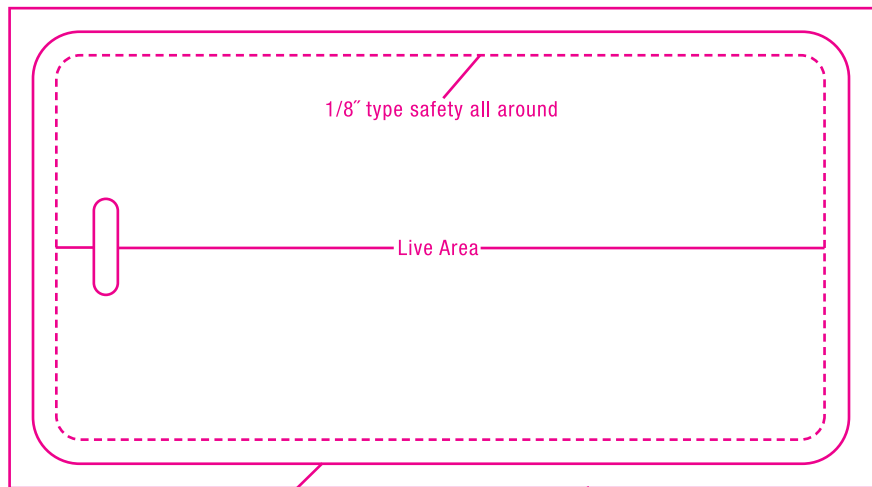

590 (Luggage Tag)

fold on dotted line to view front to back orientation