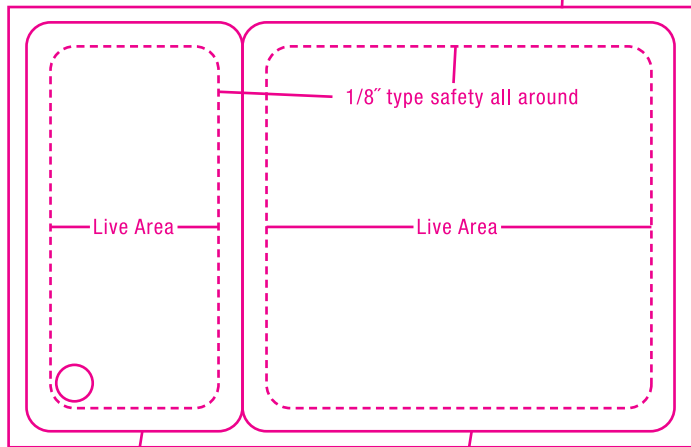

592-01 (MINICARD/KEYTAG)

Bleed Area 3.563" x 2.293"

Trim is 1.125" x 2.125"

Trim is 2.25" x 2.125"