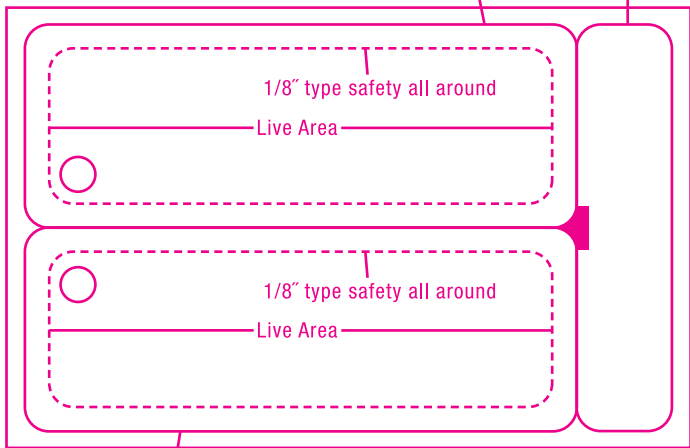

592-02 (DOUBLE TAG)

Tag Trim is 2.875" x 1.062"

Extra Tag is .5" x 2.118"

Trim is 2.875" x 1.062"

Bleed Is 3.563" x 2.293"

fold on dotted line to view front to back orientation